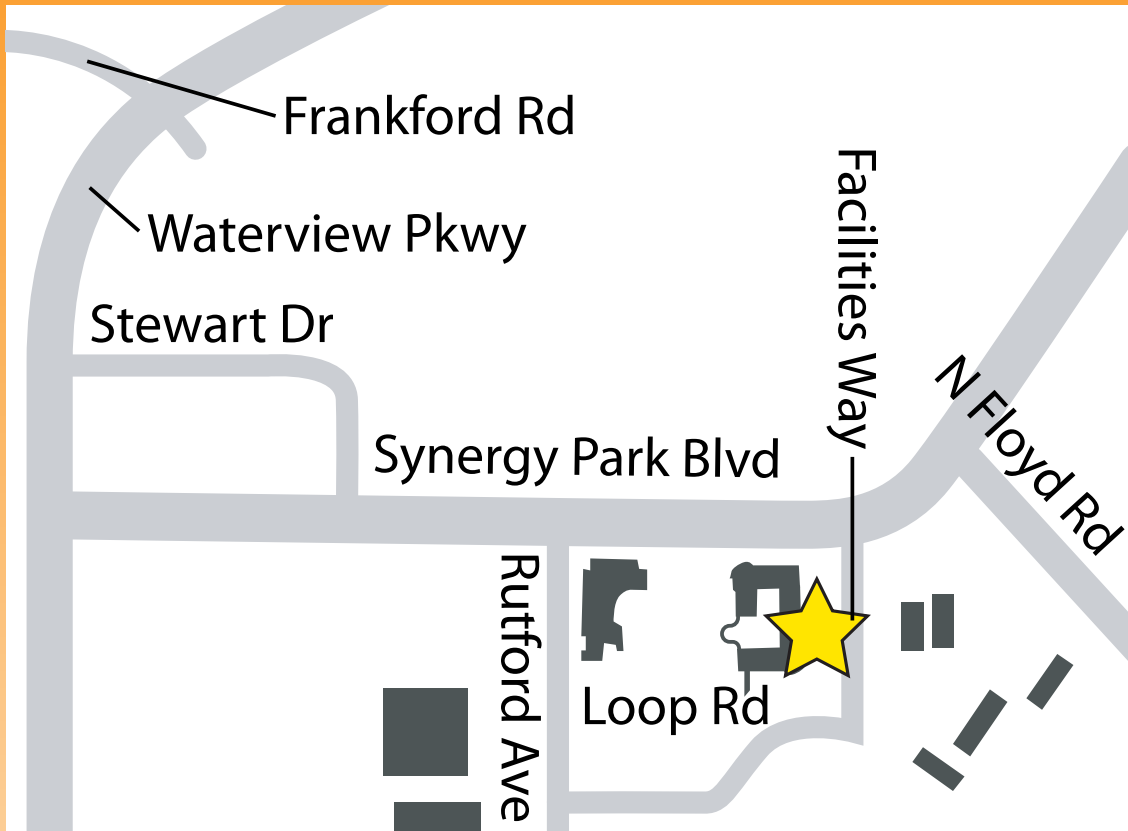

## From President George Bush Turnpike (Toll Road)

1. Exit Independence/Waterview Parkway
2. Head south on Waterview Parkway
3. Turn left (east) on Synergy Park Boulevard
4. Turn right on Facilities Way
5. Take the first right turn into the parking lot and then an immediate left
6. The Callier Center is located on the right side of the road

## From US Hwy 75

1. Exit Campbell Road
2. Turn west on Campbell Road
3. In approximately two miles, turn right (north) on North Floyd Road
4. Turn left at Synergy Park Boulevard
5. Take the first left turn onto Facilities Way
6. Turn right into the parking lot and then immediately left
7. The Callier Center is located on the right side of the road